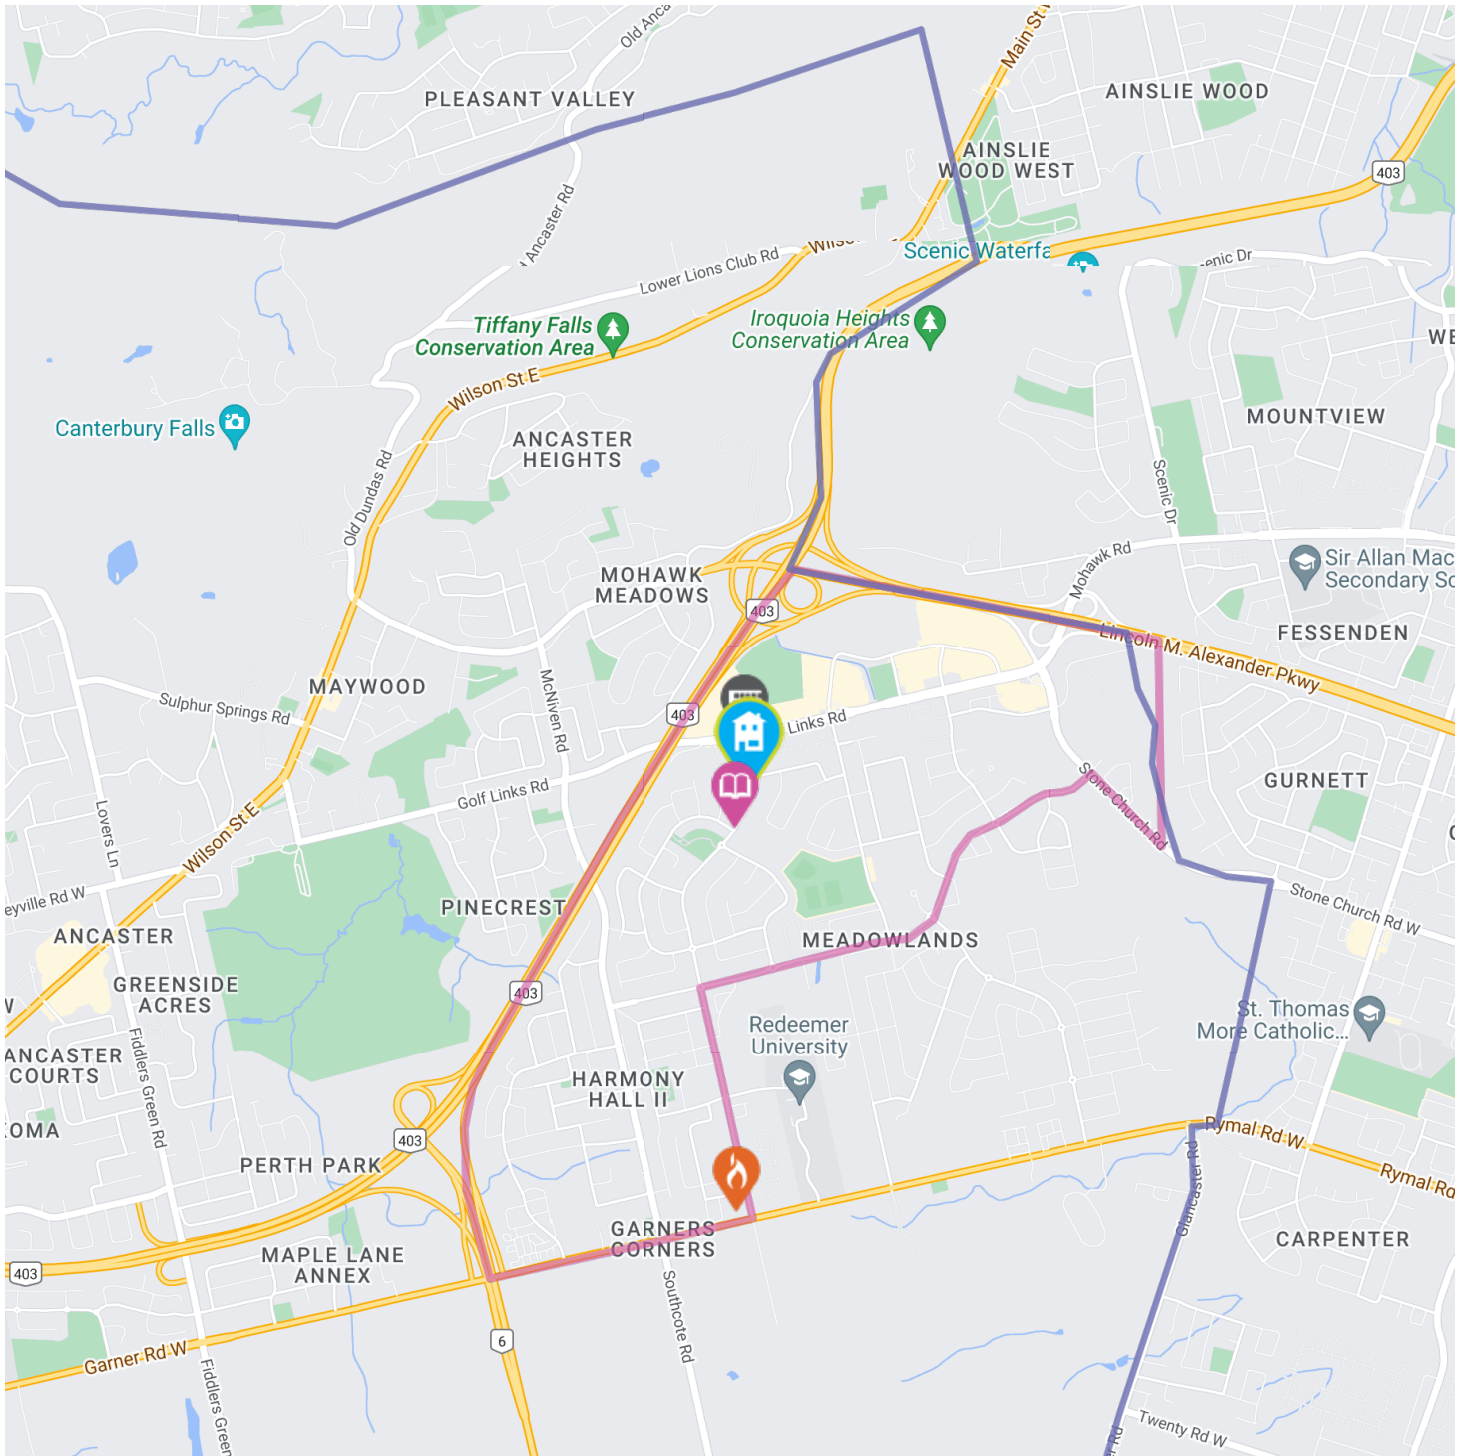

Elementary Schools	Middle Schools	High Schools	Transit	Safety
Elementary Attendance Zone	Middle Attendance Zone	High Attendance Zone	Parks	Convenience